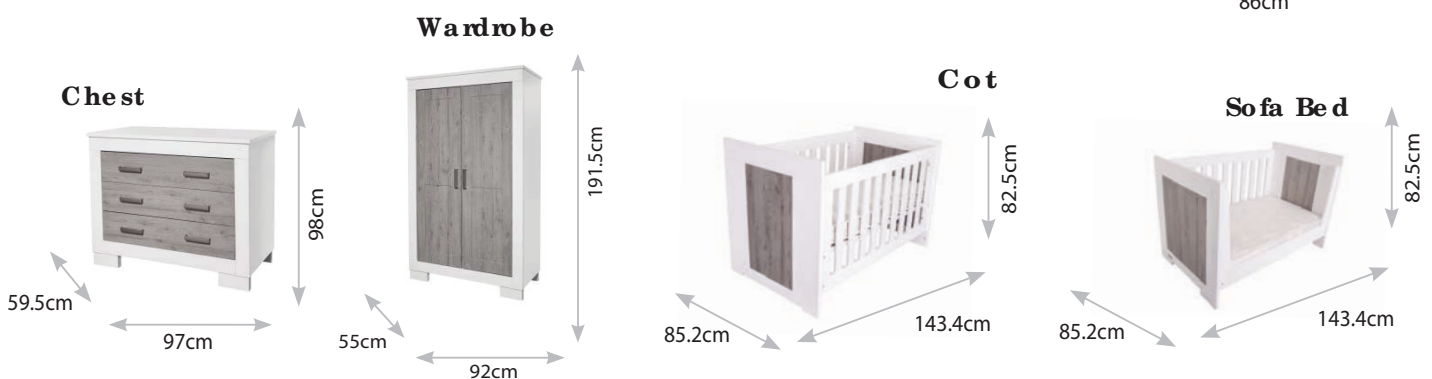

**Wall Shelf**

Bookcase style shelf has good storage space for all your essentials.

**Bed Kit**

Single bed conversion kit, enables you to convert your cot into a full size single bed when your child grows out of the cot. Comes flat packed for easy storage.

## MEASUREMENTS

Description	Item Code	Colour	RRP	Height	Length	Width	Gross Weight	Net Weight	Barcode
Luc c a Cot - C arton 1 of 3	CH200WA	White	\$849.95	103.00	93.00	8.00	19.50	17.80	9325049018658
Luc c a Cot - C arton 2 of 3	CH200WA	White		140.00	80.00	11.00	29.50	27.00	9325049018665
Luc c a Cot - C arton 3 of 3	CH200WA	White		119.00	22.00	9.00	7.00	5.50	9325049018672
Luc c a Chest - C arton 1 of 4	CH210WA	White	\$789.95	119.00	60.50	9.50	23.50	21.20	9325049018696
Luc c a Chest - C arton 2 of 4	CH210WA	White		124.50	64.50	8.00	24.50	22.30	9325049018702
Luc c a Chest - C arton 3 of 4	CH210WA	White		104.00	52.50	13.50	29.80	27.50	9325049018719
Luc c a Chest - C arton 4 of 4	CH210WA	White		124.50	25.00	10.00	7.40	5.90	9325049018726
Luc c a Wardrobe - C arton 1 of 4	CH220WA	White	\$969.95	187.50	58.50	8.00	30.00	28.00	9325049018740
Luc c a Wardrobe - C arton 2 of 4	CH220WA	White		119.00	55.50	8.50	24.70	23.70	9325049018757
Luc c a Wardrobe - C arton 3 of 4	CH220WA	White		184.50	52.50	9.00	28.40	26.00	9325049018764
Luc c a Wardrobe - C arton 4 of 4	CH220WA	White		168.50	55.50	5.50	13.00	11.00	9325049018771
Luc c a Wall Shelf	CH230WA	White	\$119.95	93.00	30.00	7.00	7.30	5.90	9325049018733
Luc c a Bed Kit	CH240WA	White	\$319.95	200.00	10.00	18.50	13.90	12.50	9325049018689