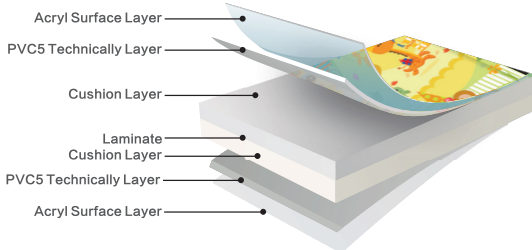

Birthday Party

Layers Construction

Product Information

Product Code	HK MAT3
Product Type	Play mat
Main Material	Surface - Acryl Foam - Resin Foam
Size	2300x1400x12mm
Using Temperature	-10°C ~40°C
Age	0-7+

Birthday Party - HK MAT3

9 325049 025601

With this incredibly plush playmat, you can turn any floor into a secure, educational environment for infants. It cushions their slips and tumbles while they explore their surroundings. It gives children and family members plenty of room to connect and develop because it is larger than typical mats. Each mat is reversible, with educating and stimulating illustrations. The durable construction makes it simple to clean, roll away, and use for years to come.