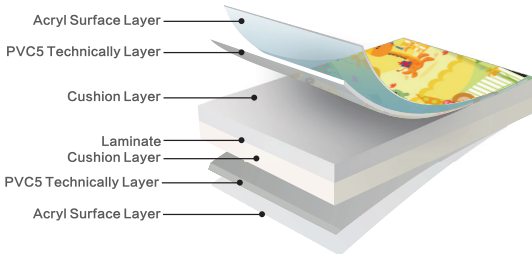

Amusement Park

Layers Construction

Product Information

Product Code	HK MAT4
Product Type	Play mat
Main Material	Surface - Acryl Foam - Resin Foam
Size	2300x1400x12mm
Using Temperature	-10°C ~ 40°C
Age	0-7+

Amusement Park - HK MAT4

9 325049 025618

With this incredibly plush playmat, you can turn any floor into a secure, educational environment for infants. It cushions their slips and tumbles while they explore their surroundings. It gives children and family members plenty of room to connect and develop because it is larger than typical mats. Each mat is reversible, with educating and stimulating illustrations. The durable construction makes it simple to clean, roll away, and use for years to come.